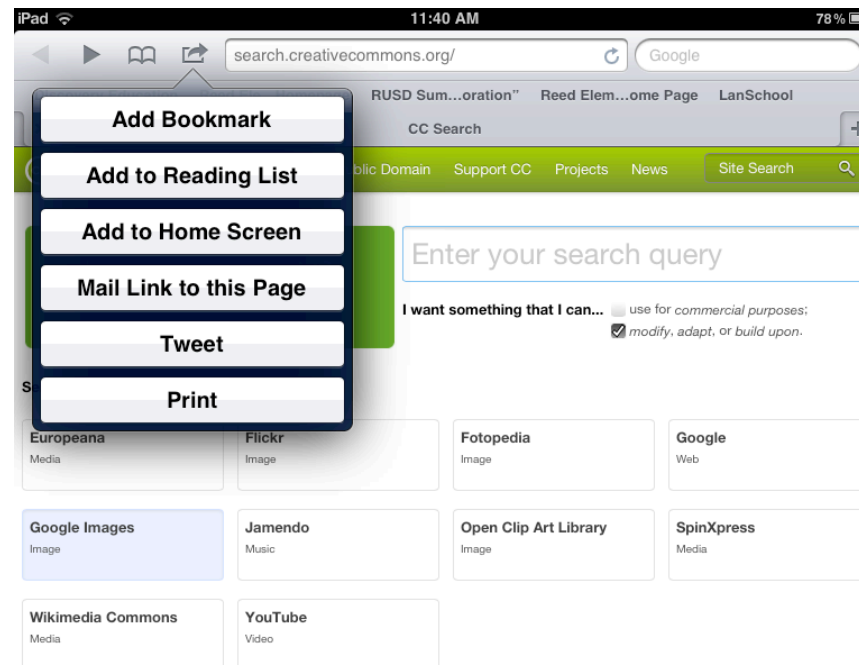

- Search.creativecommons.org/
- Send site to the home screen on the iPad
- Students can access Creative Commons site
- Search for an image, by entering your search query in the space provided
- Press and hold on the image to send to camera roll